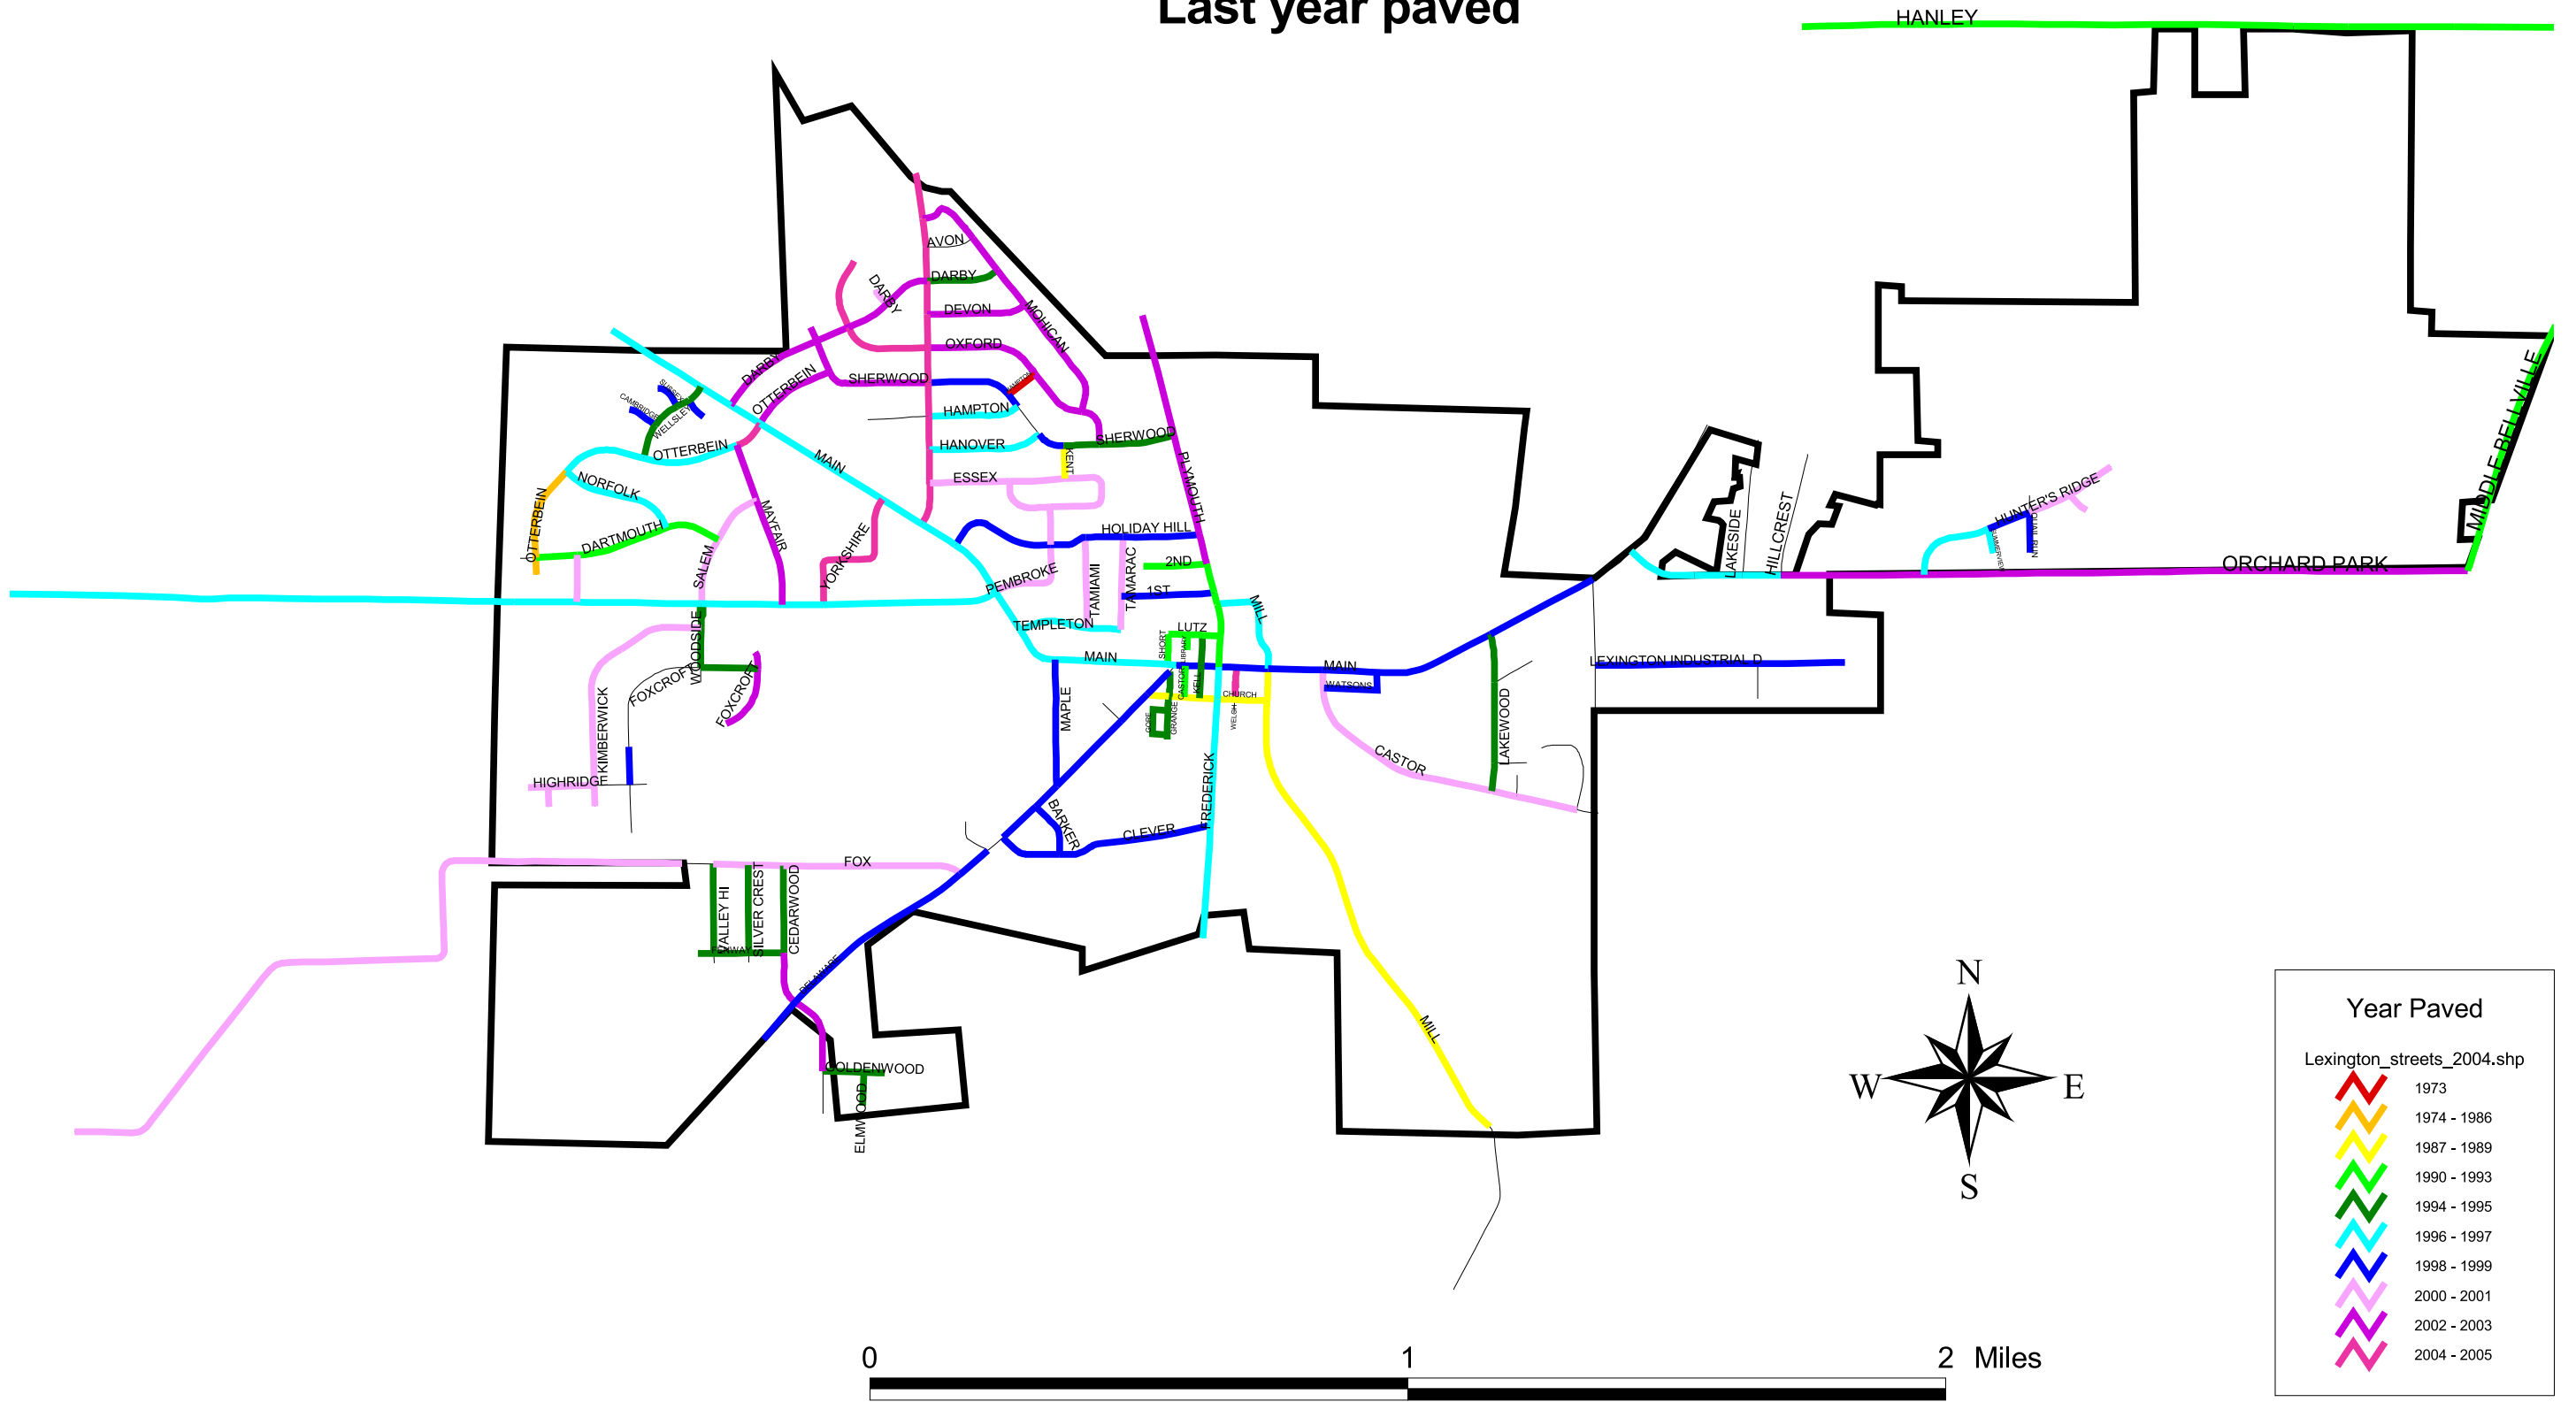

VILLAGE OF LEXINGTON PAVEMENT MANAGEMENT SYSTEM

Last year paved

Year Paved
Lexington_streets_2004.shp

	1973
	1974 - 1986
	1987 - 1989
	1990 - 1993
	1994 - 1995
	1996 - 1997
	1998 - 1999
	2000 - 2001
	2002 - 2003
	2004 - 2005